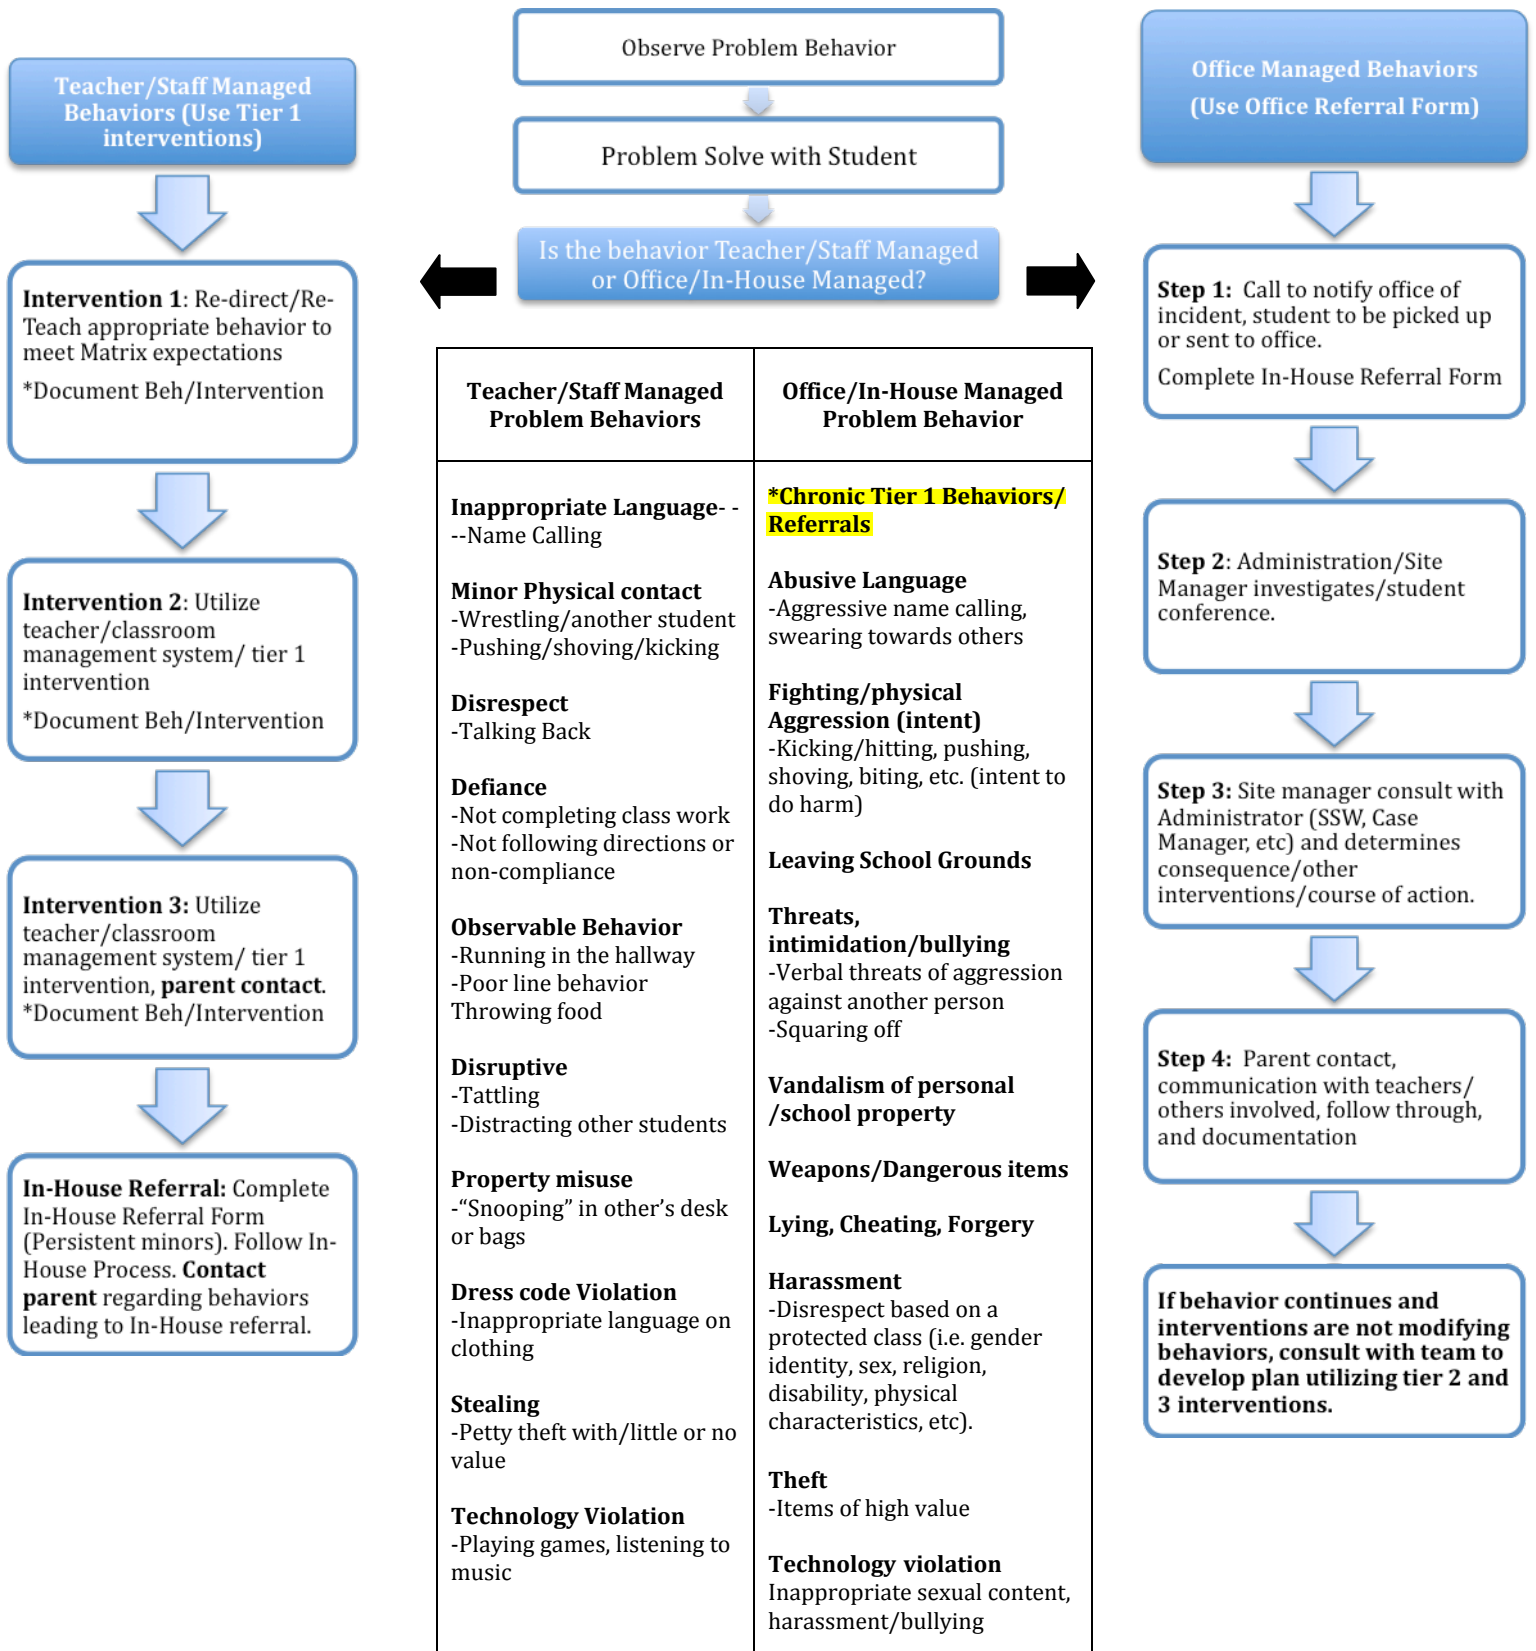

Holland Public Schools

Student Behavior Management Process

* Teachers are encouraged to utilize their classroom management strategies and interventions to correct misbehavior.
* Tier 1 Student Behavior Intervention Form must be used for documentation.