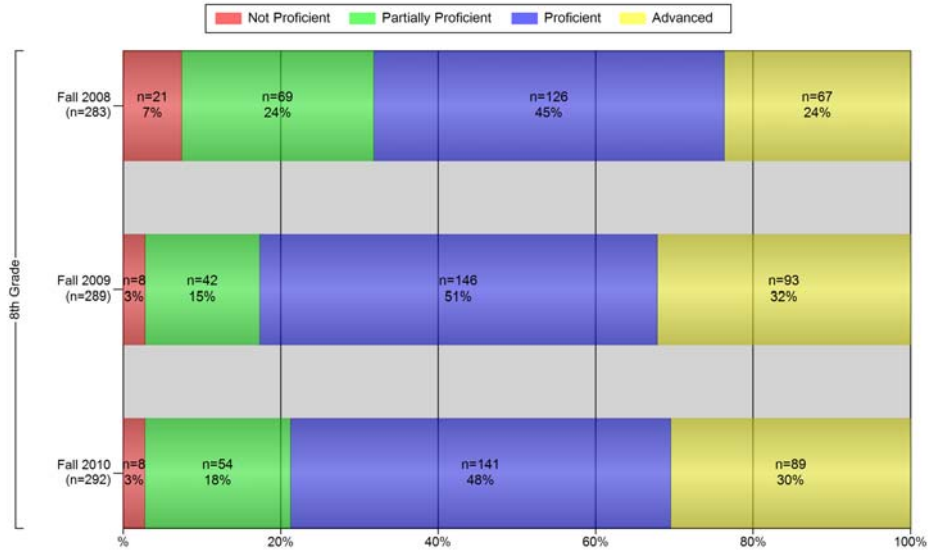

7th Grade Reading

7th Grade Writing **The State did not administer writing in 2009.*

7th Grade Math

MEAP Performance Levels Multi-Year Holland City School District Fall 2008, Fall 2009, Fall 2010

8th Grade Reading