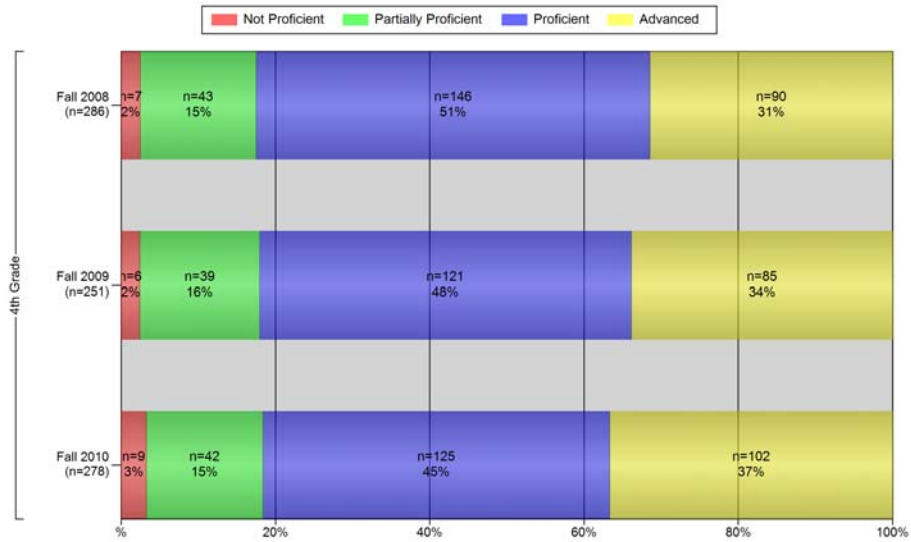

MEAP Performance Levels Multi-Year Holland City School District Fall 2008, Fall 2009, Fall 2010

4th Grade Reading