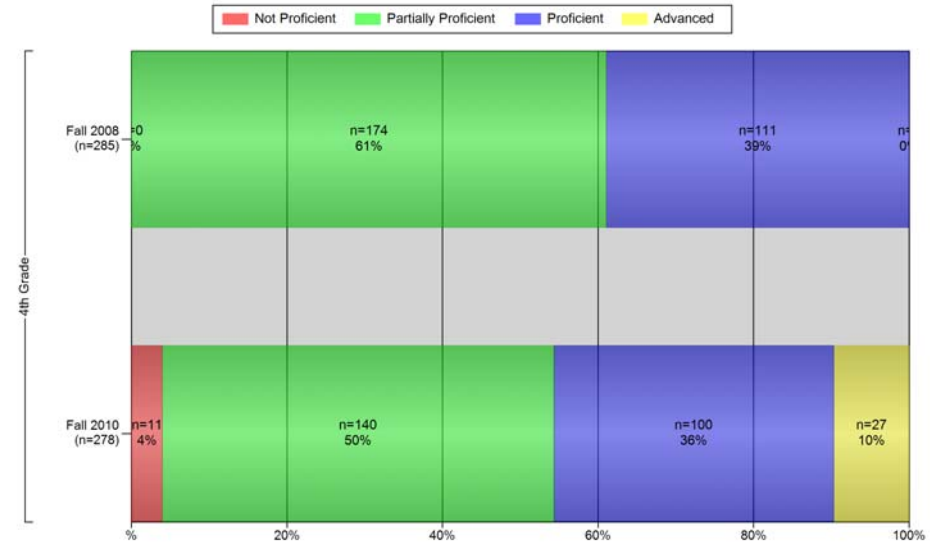

4th Grade Writing **The State did not administer writing in 2009.*