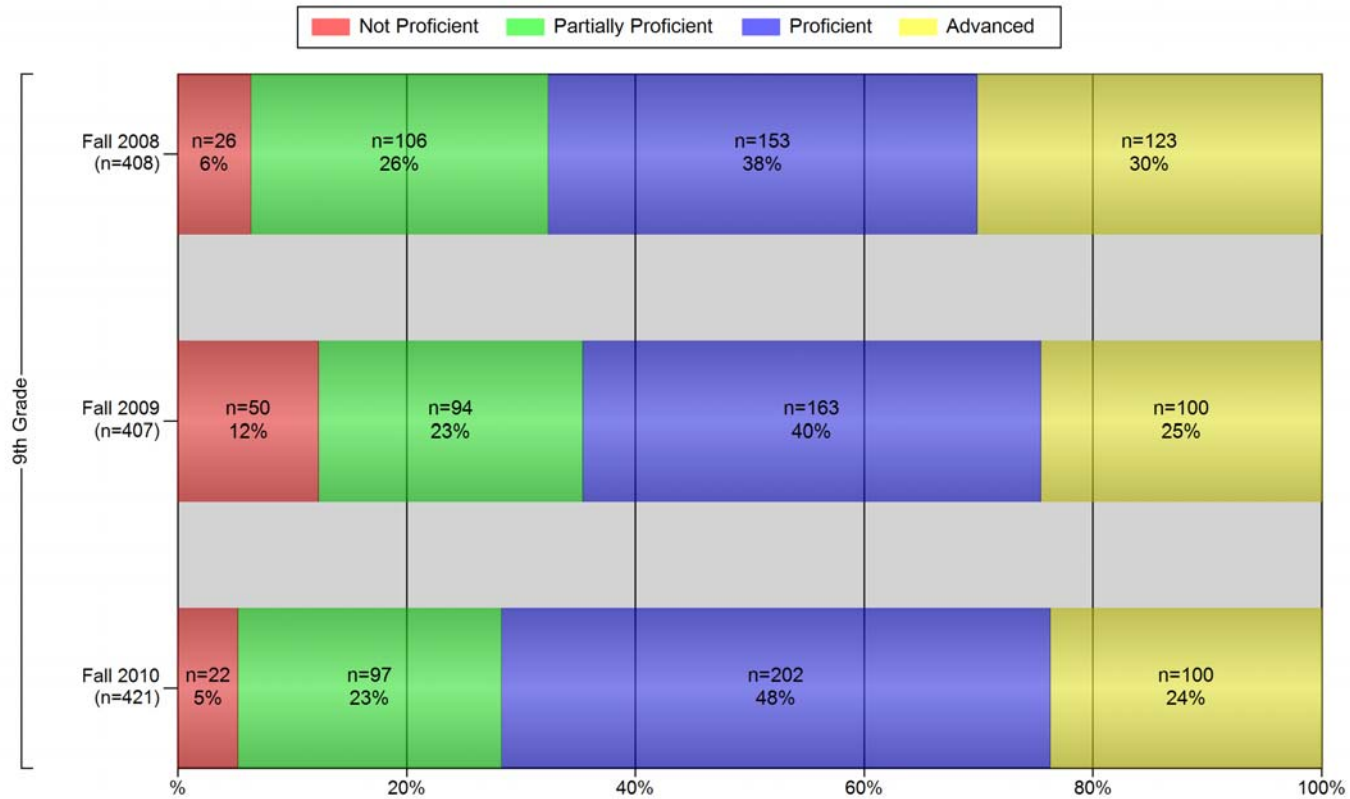

8th Grade Math

8th Grade Science

MEAP Performance Levels Multi-Year Holland City School District Fall 2008, Fall 2009, Fall 2010

9th Social Studies

MME ACT College Readiness Benchmark - District Spring 2009, Spring 2010, Spring 2011