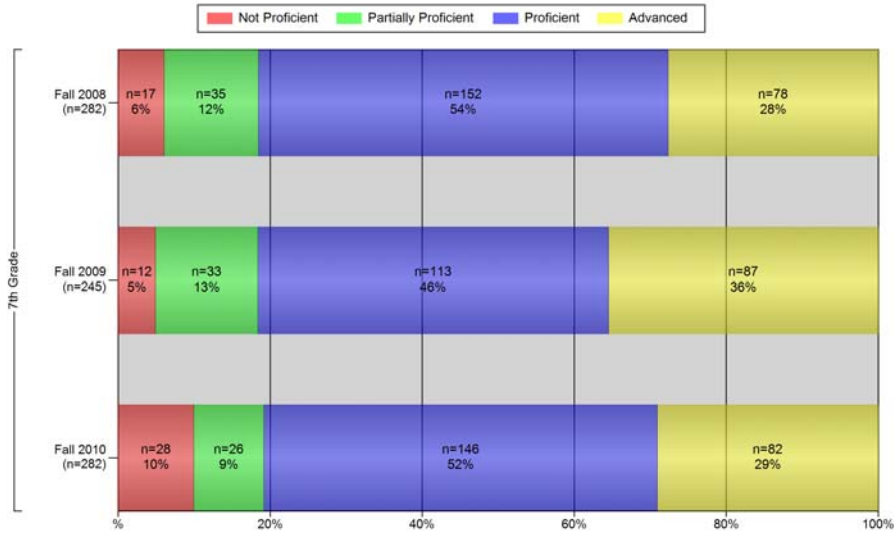

MEAP Performance Levels Multi-Year Holland City School District Fall 2008, Fall 2009, Fall 2010

7th Grade Reading