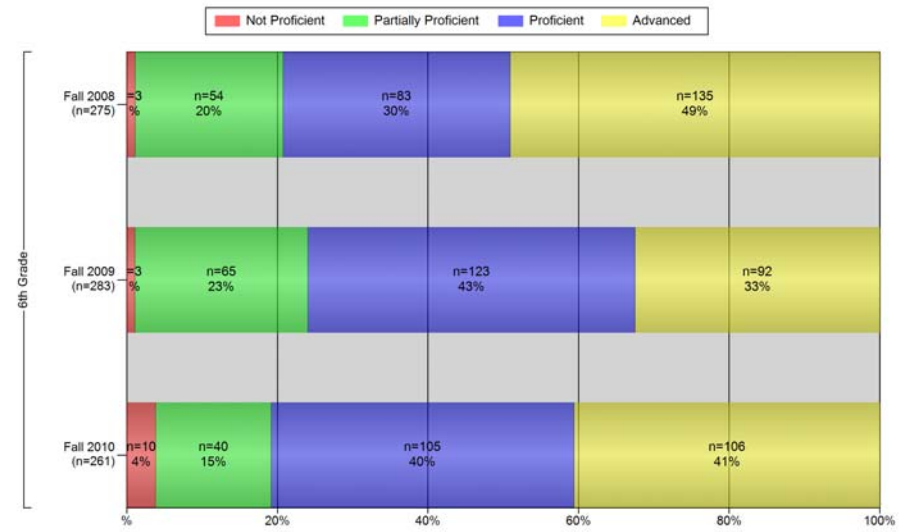

5th Grade Math

5th Grade Science

MEAP Performance Levels Multi-Year Holland City School District Fall 2008, Fall 2009, Fall 2010

6th Grade Reading

6th Grade Math

6th Grade Social Studies

MEAP Performance Levels Multi-Year Holland City School District Fall 2008, Fall 2009, Fall 2010