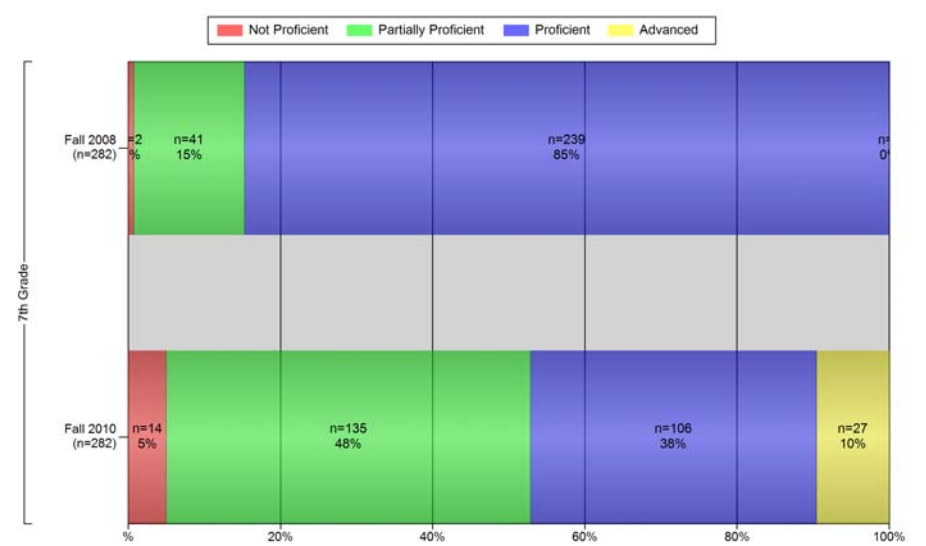

7th Grade Writing **The State did not administer writing in 2009.*