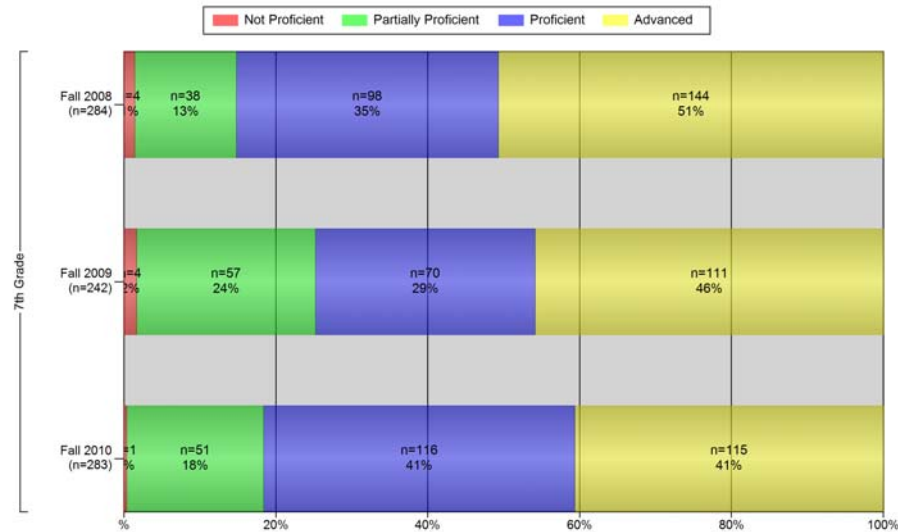

7th Grade Math