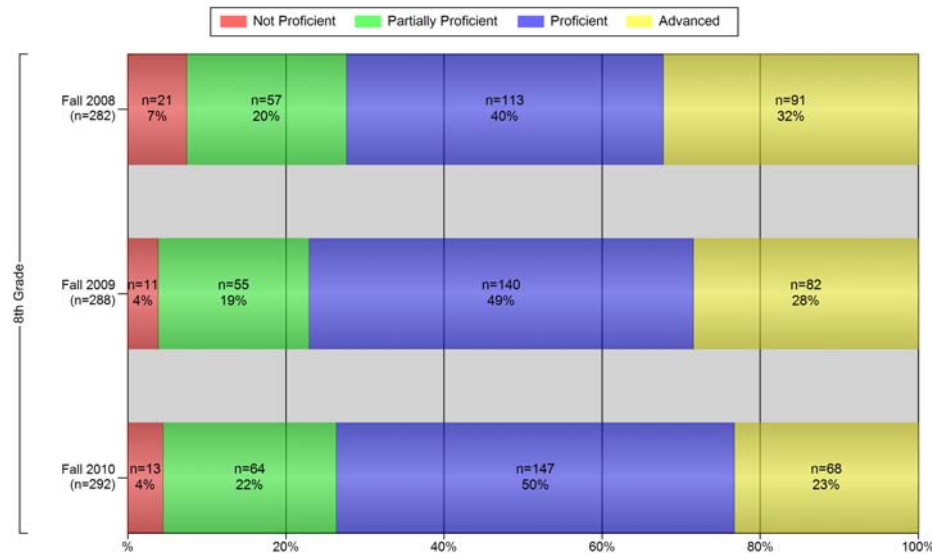

8th Grade Science