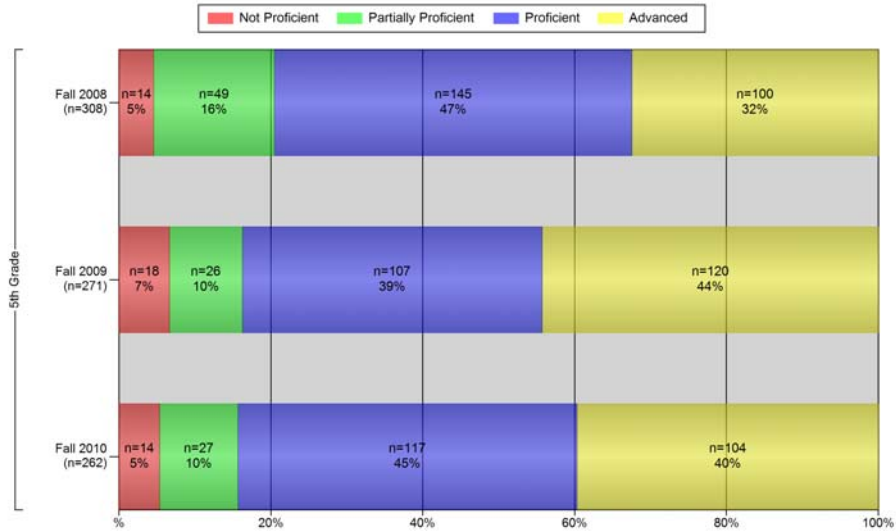

4th Grade Reading

4th Grade Writing **The State did not administer writing in 2009.*

4th Grade Math

MEAP Performance Levels Multi-Year Holland City School District Fall 2008, Fall 2009, Fall 2010

5th Grade Reading

5th Grade Math

5th Grade Science

MEAP Performance Levels Multi-Year Holland City School District Fall 2008, Fall 2009, Fall 2010

6th Grade Reading

6th Grade Math

6th Grade Social Studies

MEAP Performance Levels Multi-Year Holland City School District Fall 2008, Fall 2009, Fall 2010