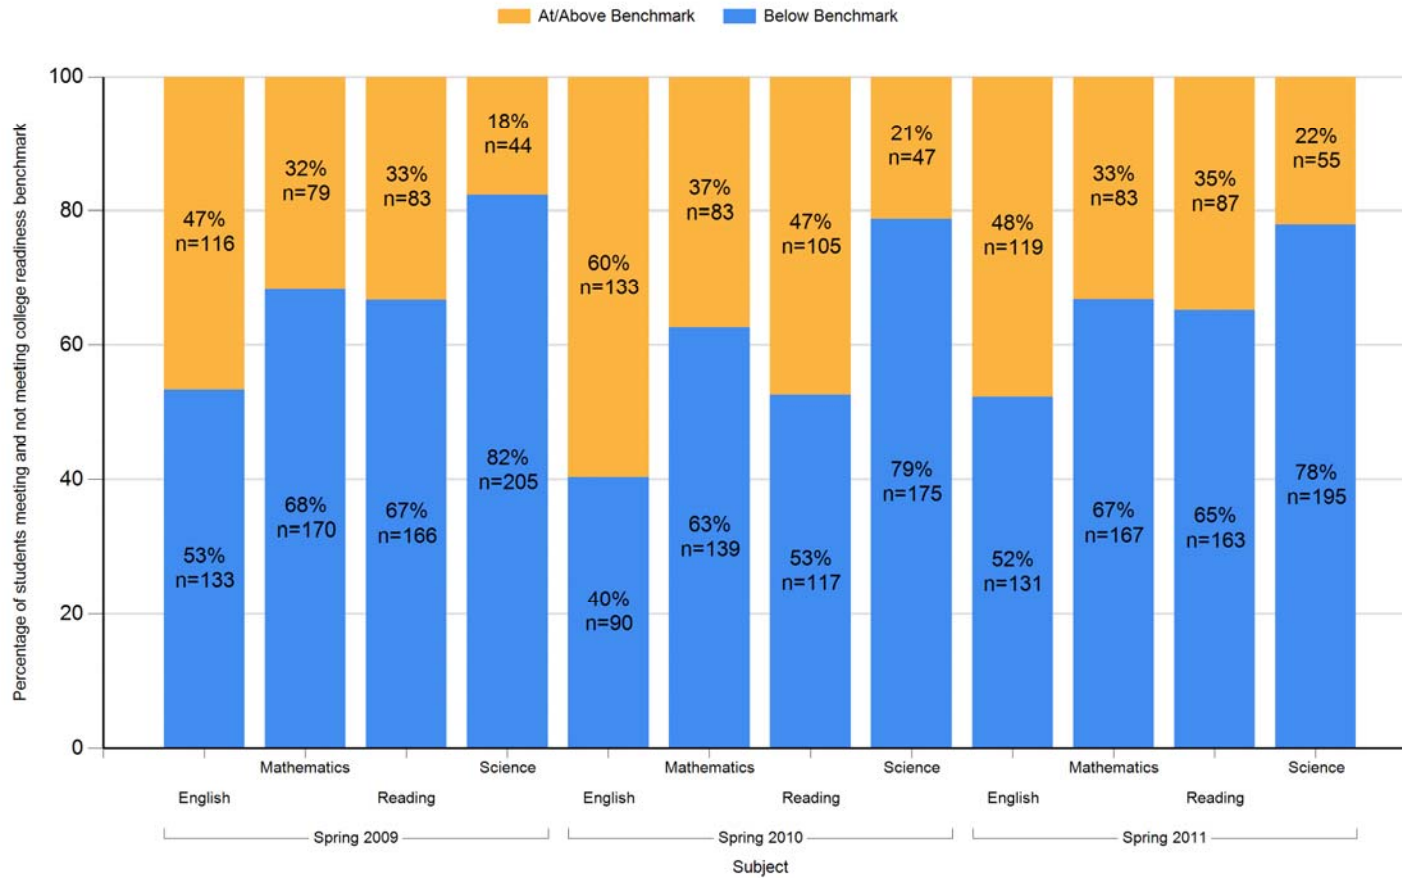

MME ACT College Readiness Benchmark - District Spring 2009, Spring 2010, Spring 2011

11th Grade—English, Math, Reading & Science