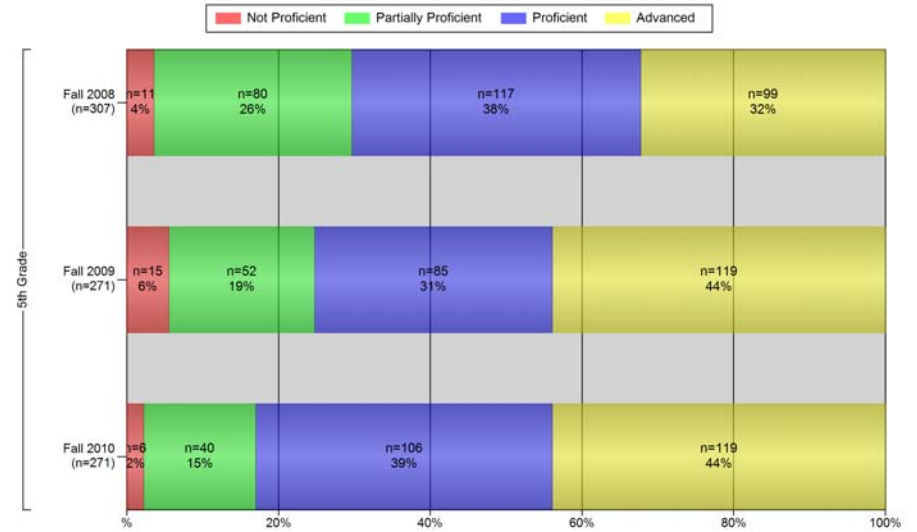

4th Grade Reading

4th Grade Writing **The State did not administer writing in 2009.*

4th Grade Math

MEAP Performance Levels Multi-Year Holland City School District Fall 2008, Fall 2009, Fall 2010

5th Grade Reading

5th Grade Math

5th Grade Science

MEAP Performance Levels Multi-Year Holland City School District Fall 2008, Fall 2009, Fall 2010

6th Grade Reading

6th Grade Math

6th Grade Social Studies

MEAP Performance Levels Multi-Year Holland City School District Fall 2008, Fall 2009, Fall 2010