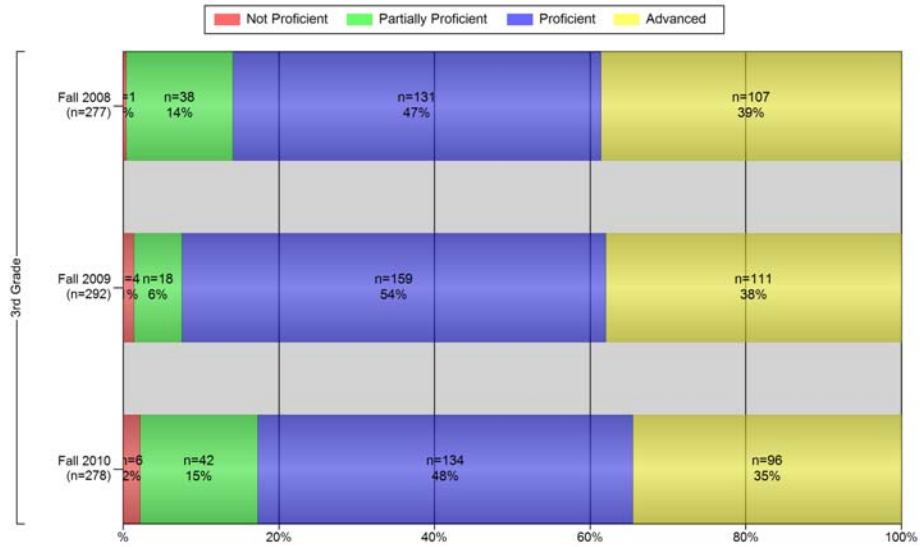

MEAP Performance Levels Multi-Year Holland City School District Fall 2008, Fall 2009, Fall 2010

3rd Grade Reading

3rd Grade Math

MEAP Performance Levels Multi-Year Holland City School District Fall 2008, Fall 2009, Fall 2010