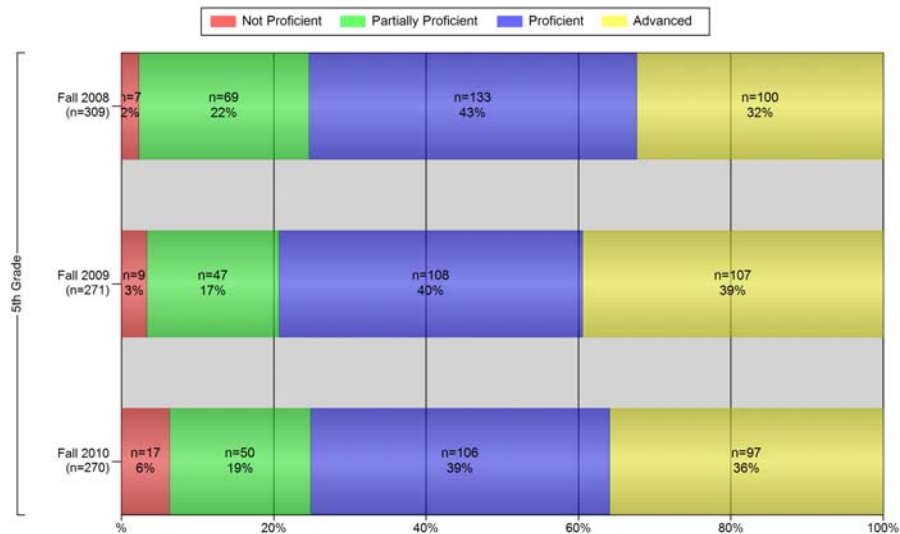

4th Grade Reading

4th Grade Writing **The State did not administer writing in 2009.*

4th Grade Math

MEAP Performance Levels Multi-Year Holland City School District Fall 2008, Fall 2009, Fall 2010

5th Grade Reading

5th Grade Math

5th Grade Science

MEAP Performance Levels Multi-Year Holland City School District Fall 2008, Fall 2009, Fall 2010

6th Grade Reading

6th Grade Math

6th Grade Social Studies

MEAP Performance Levels Multi-Year Holland City School District Fall 2008, Fall 2009, Fall 2010