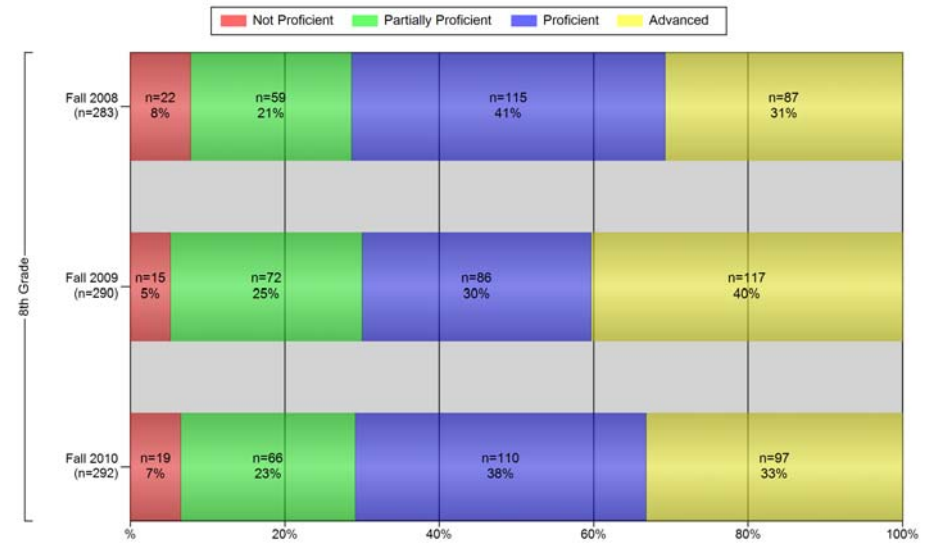

8th Grade Math