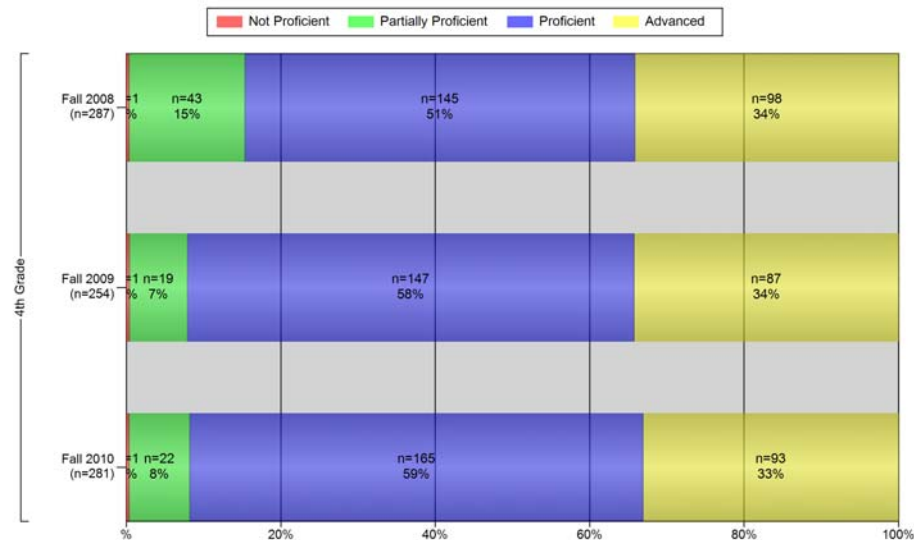

4th Grade Math