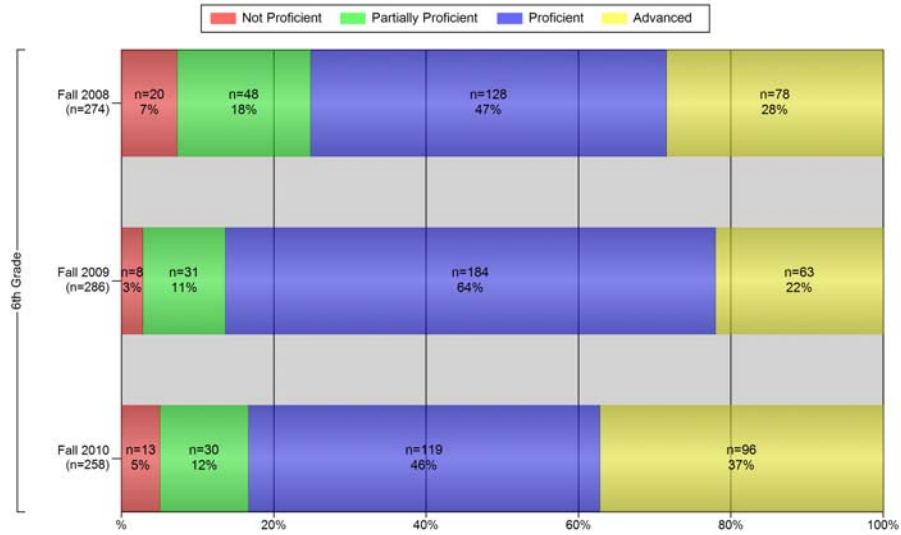

5th Grade Math

5th Grade Science

MEAP Performance Levels Multi-Year Holland City School District Fall 2008, Fall 2009, Fall 2010

6th Grade Reading

6th Grade Math

6th Grade Social Studies

MEAP Performance Levels Multi-Year Holland City School District Fall 2008, Fall 2009, Fall 2010