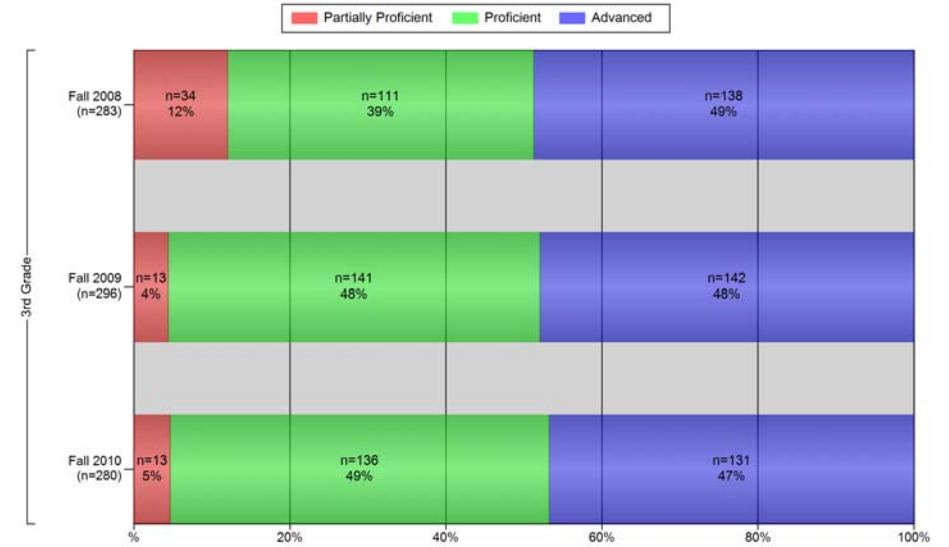

MEAP Performance Levels Multi-Year Holland City School District Fall 2008, Fall 2009, Fall 2010

3rd Grade Reading

3rd Grade Math

MEAP Performance Levels Multi-Year Holland City School District Fall 2008, Fall 2009, Fall 2010